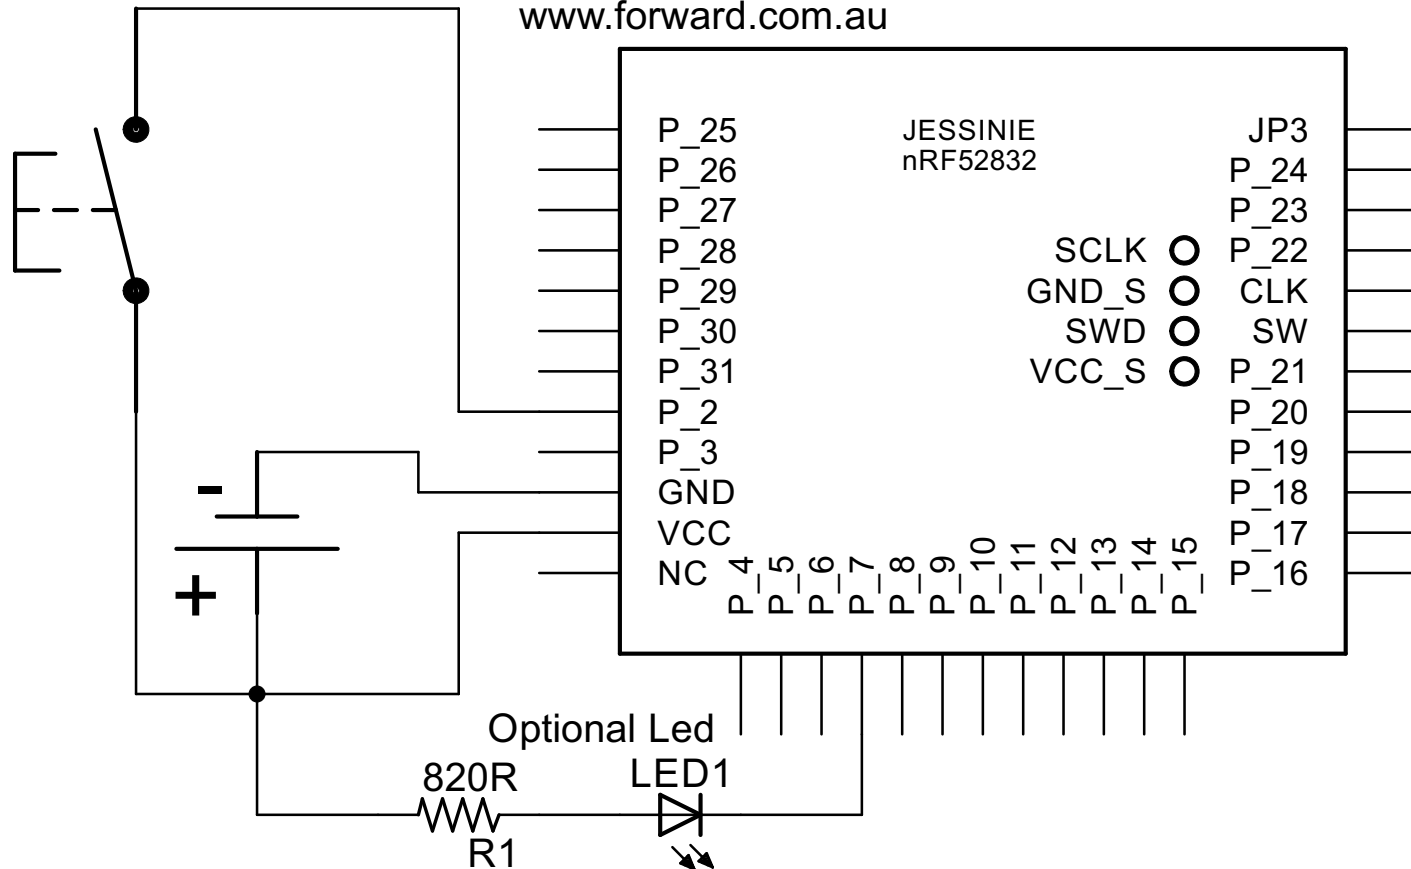

BLE Door Bell Push Button Unit

http://www.forward.com.au/pfod/HomeAutomation/BLE_DoorBell

(c)2025 Forward Computing and Control Pty. Ltd.
www.forward.com.au

Note: Choose R1 large as possible
while still getting suitable brightness from LED1